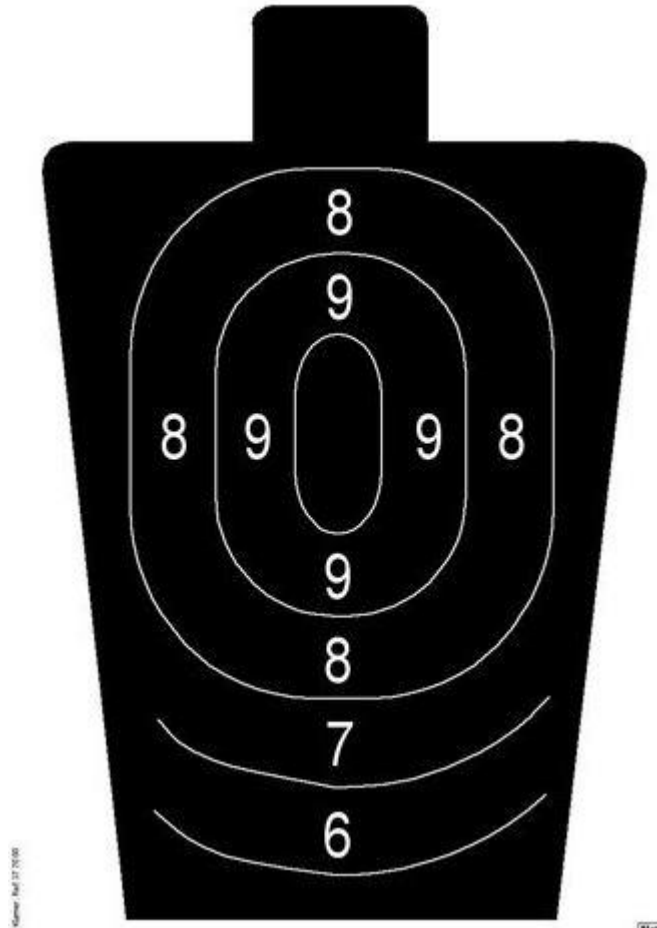

POLICE EQUIPMENT

info@rubicop.com

SILUETA COMBATE POLICIAL 50x70 NEGRO PACK 100

Silueta combate-policial, 50x70 cm.

Papel 120 grs.

Color: negro.